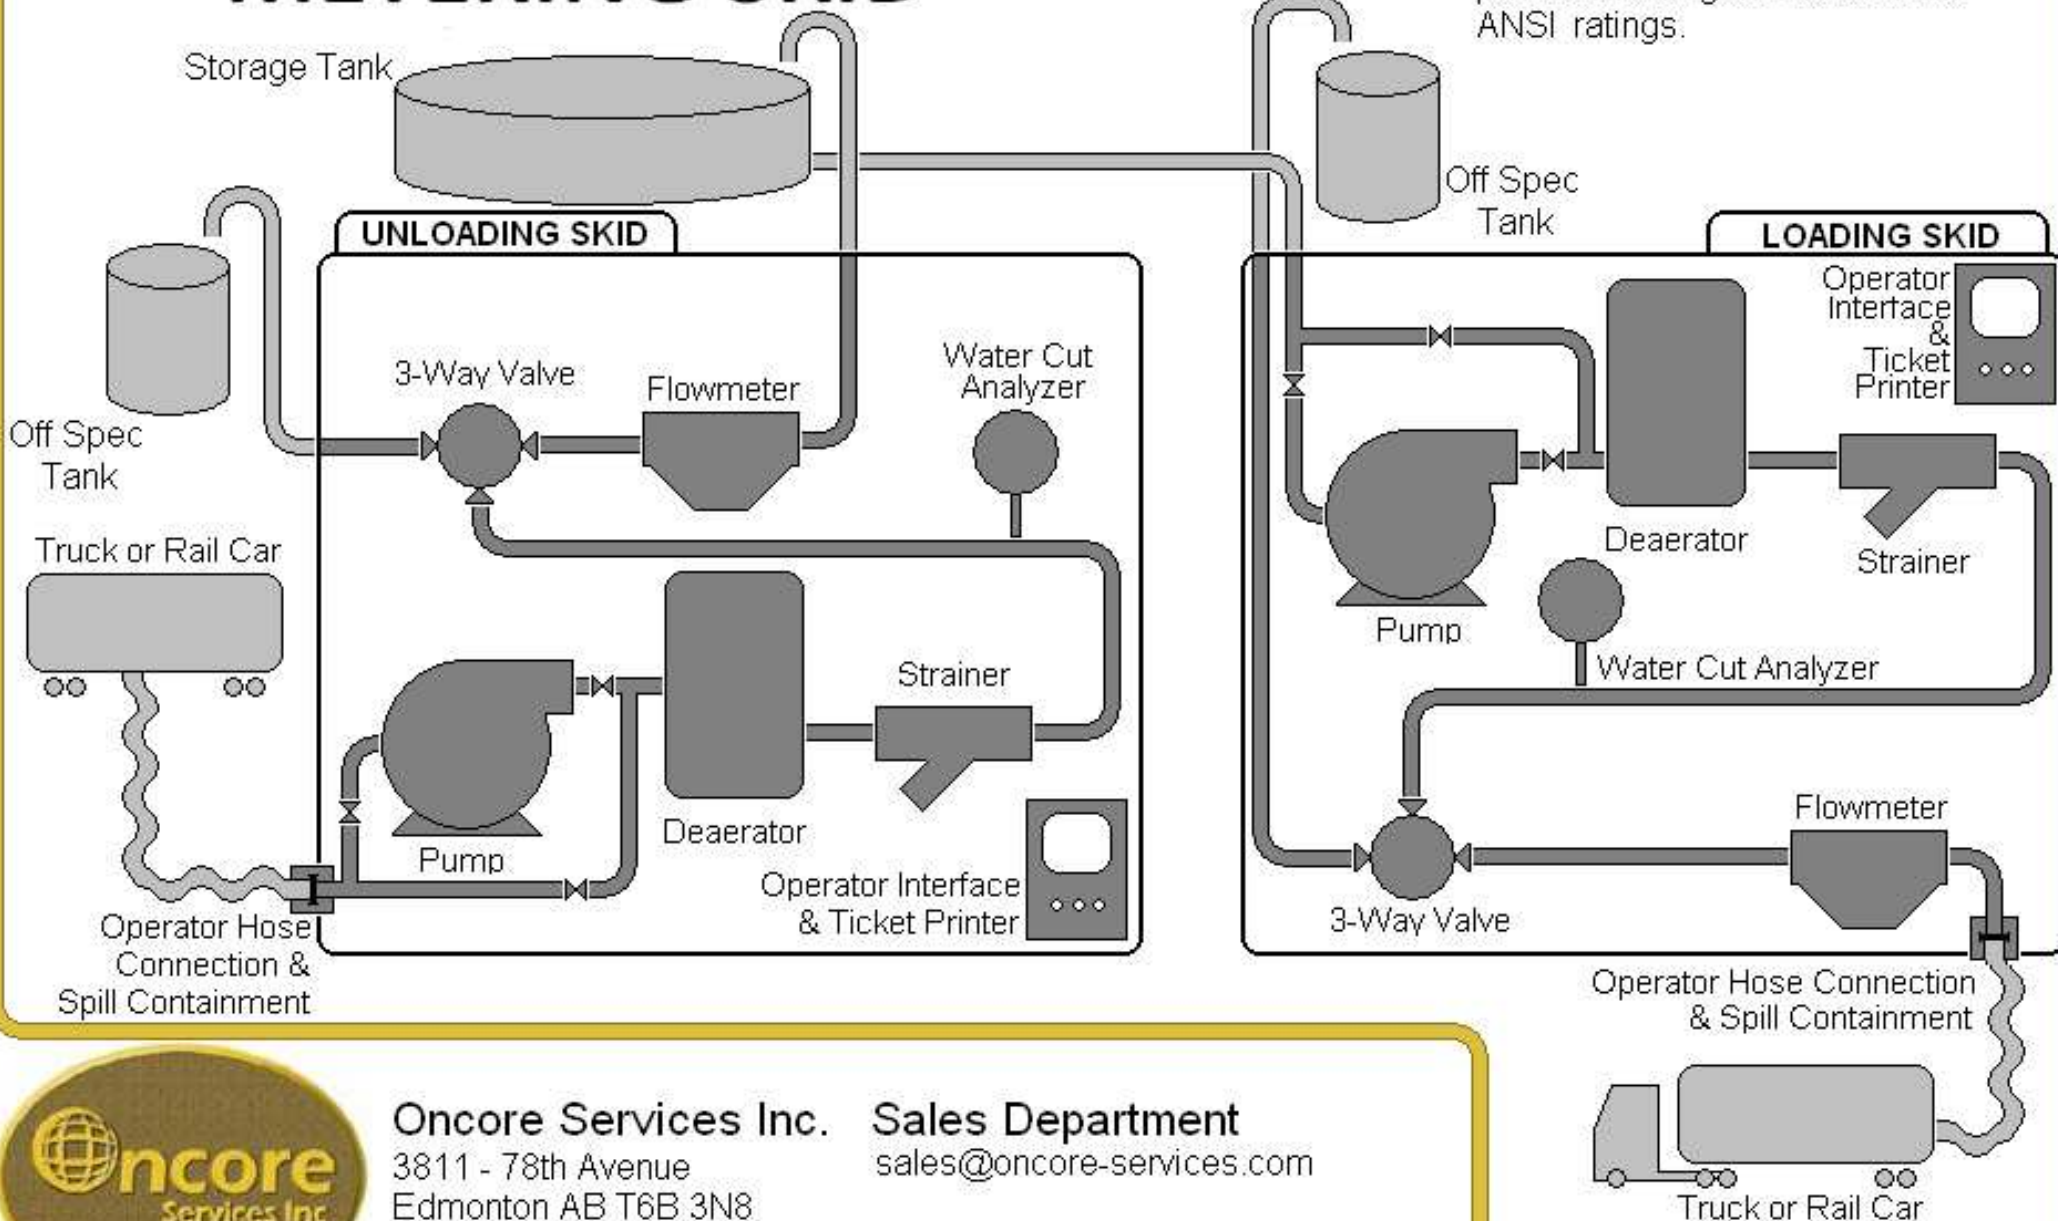

TRUCK & RAILCAR LOADING / UNLOADING METERING SKID

- Custody Transfer
- Compact Skid Design
- Optional Equipment and Instrumentation to Meet Customer's Needs

Oncore Services Inc. Sales Department
3811 - 78th Avenue
Edmonton AB T6B 3N8
(780) 440-0999
www.oncore-services.com
sales@oncore-services.com n

TRUCK & RAILCAR LOADING / UNLOADING METERING SKID

A compact skid for custody transfer applications for the unloading or loading of trucks or trains. Fully automated operation with integrated instrumentation for the safe transfer of a variety of petroleum or chemical products. Designed for standard ANSI ratings.

Oncore Services Inc.
3811 - 78th Avenue
Edmonton AB T6B 3N8
(780) 440-0999
www.oncore-services.com

Sales Department
sales@oncore-services.com

TRUCK & RAILCAR LOADING / UNLOADING METERING SKID

- Fill out product order number below for standard applications
- Custom engineering available for unique customer requirements.
- Engineering drawings available upon request.