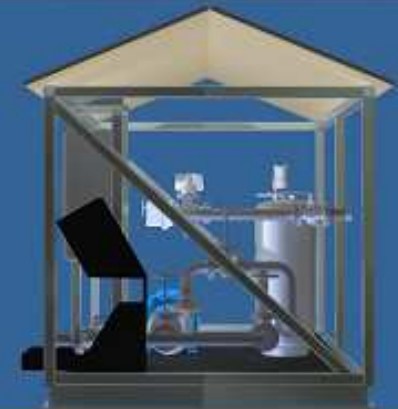

TRUCK & RAILCAR LOADING / UNLOADING METERING SKID

- Custody Transfer
- Compact Skid Design
- Optional Equipment and Instrumentation to Meet Customer's Needs

Oncore Services Inc. Sales Department
3811 - 78th Avenue
Edmonton AB T6B 3N8
(780) 440-0999
www.oncore-services.com
sales@oncore-services.com n

TRUCK & RAILCAR LOADING / UNLOADING METERING SKID

A compact skid for custody transfer applications for the unloading or loading of trucks or trains. Fully automated operation with integrated instrumentation for the safe transfer of a variety of petroleum or chemical products. Designed for standard ANSI ratings.