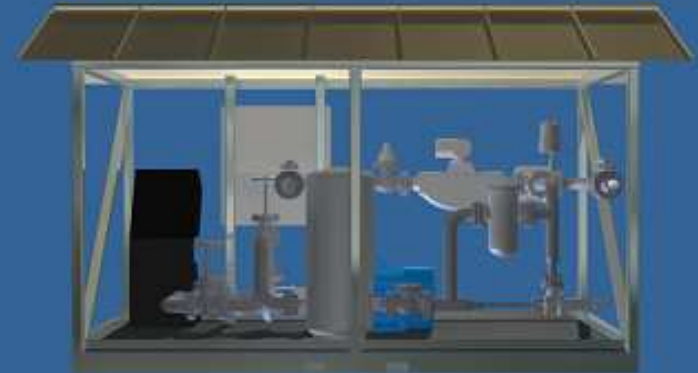

TRUCK & RAILCAR LOADING / UNLOADING METERING SKID

- Custody Transfer
- Compact Skid Design
- Optional Equipment and Instrumentation to Meet Customer's Needs

Oncore Services Inc. Sales Department
3811 - 78th Avenue
Edmonton AB T6B 3N8
(780) 440-0999
www.oncore-services.com
sales@oncore-services.com n

TRUCK & RAILCAR LOADING / UNLOADING METERING SKID

A compact skid for custody transfer applications for the unloading or loading of trucks or trains. Fully automated operation with integrated instrumentation for the safe transfer of a variety of petroleum or chemical products. Designed for standard ANSI ratings.