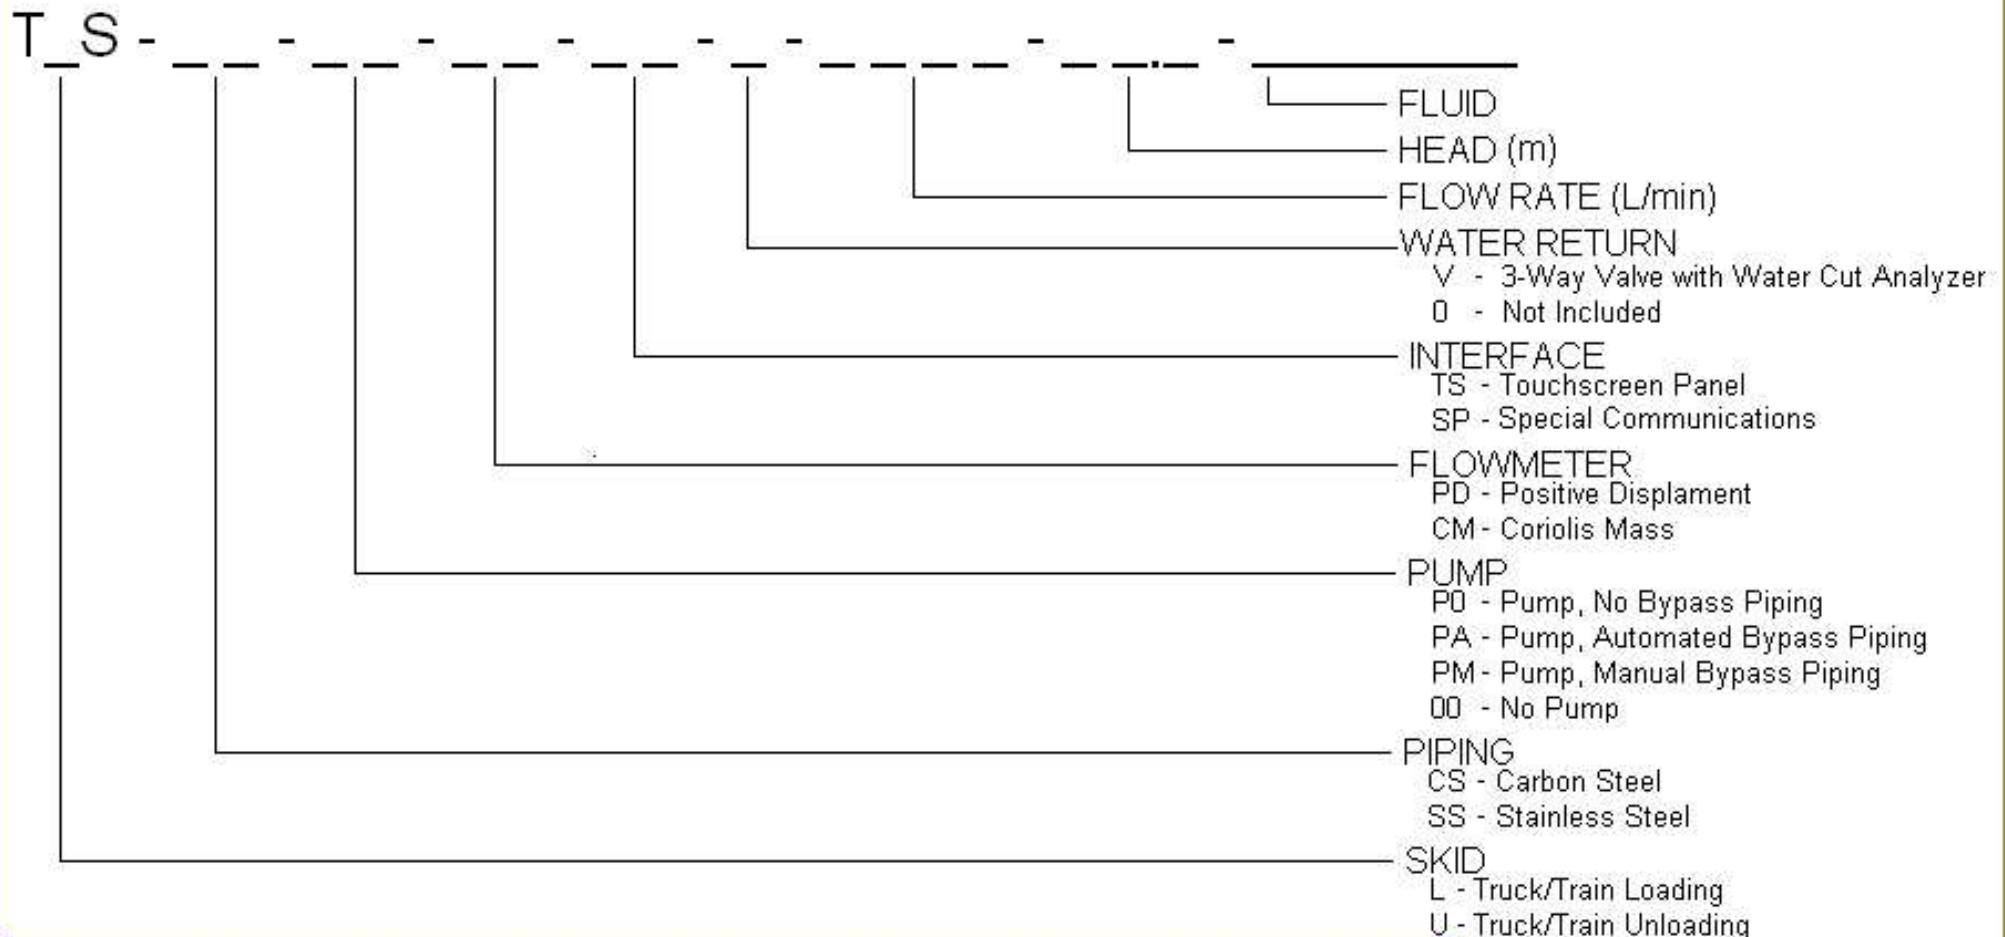

TRUCK & RAILCAR LOADING / UNLOADING METERING SKID

- Fill out product order number below for standard applications
- Custom engineering available for unique customer requirements.
- Engineering drawings available upon request.

Oncore Services Inc. Sales Department
3811 - 78th Avenue
Edmonton AB T6B 3N8
(780) 440-0999
www.oncore-services.com
sales@oncore-services.com