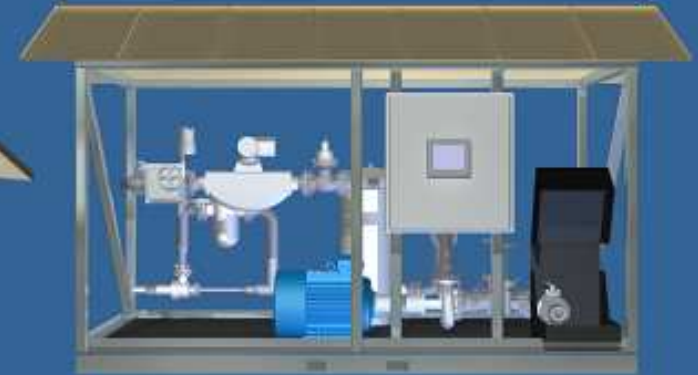

TRUCK & RAILCAR LOADING / UNLOADING METERING SKID

- Custody Transfer
- Compact Skid Design
- Optional Equipment and Instrumentation to Meet Customer's Needs

Oncore Services Inc. Sales Department
3811 - 78th Avenue
Edmonton AB T6B 3N8
(780) 440-0999
www.oncore-services.com
sales@oncore-services.com n

TRUCK & RAILCAR LOADING / UNLOADING METERING SKID

A compact skid for custody transfer applications for the unloading or loading of trucks or trains. Fully automated operation with integrated instrumentation for the safe transfer of a variety of petroleum or chemical products. Designed for standard ANSI ratings.